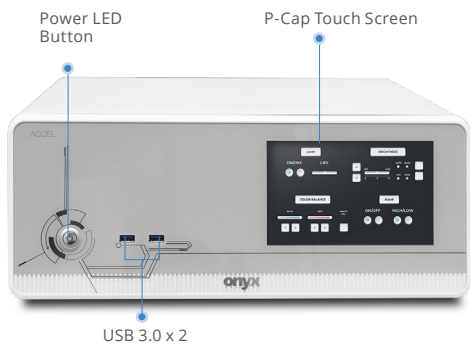

ACCEL-VM1000

Dual GPU card Medical AI Edge PC for Real time medical imaging application with intel i9-12900E processor

Features

- Intel® Core™ i9-12900E Processor 30M Cache, up to 5.00 GHz
- Support 4 x ECC DDR4 3200 288 pin Long-DIMM up to 128GB
- Optional 7" Front Screen with P-Cap Touch
- Support front dual USB 3.0
- Support GPIO and Remote Power Switch design for embedded use
- Support Dual Nvidia RTX A6000 cards and additional capture card installation
- Support 4 x PCIe Gen4 Slots for high end graphic card and capture card integration
- Support Medical Grade 1500W PSU for Dual GPU Card and 700W PSU for Single GPU card

MECHANICAL AND ENVIRONMENTAL

Power	100V to 240V AC Input , 700W or 1500W
Operating Temperature	0°C ~ 35°C(32°F ~ 95°F)
Storage Temperature	-20°C ~ 60°C(-4°F ~ 140°F)
Dimension	420 x 409 x 169 mm
Package Size	600 x290 x510 mm
Gross Weight	12kg
Net Weight	11kg

Dual GPU card Medical AI Edge PC for Real time medical imaging application with intel i9-12900E processor

Dimension / Unit: mm

Ordering Information

- ACCEL-VM1000-N1-A1-1010
Medical PC.i9-12900E.700W PSU, White
- ACCEL-VM1000-N1-A2-1010
Medical PC.i9-12900E.7" Panel.700W PSU.P-Cap, White
- ACCEL-VM1000-N1-A3-1010
Medical PC.i9-12900E.1500W PSU, White
- ACCEL-VM1000-N1-A4-1010
Medical PC.i9-12900E.7" Panel.1500W PSU.P-Cap , White
- ACCEL-VM1000-N2-A1-1010
Medical PC.i7-12700E.700W PSU, White
- ACCEL-VM1000-N2-A2-1010
Medical PC.i7-12700E.7" Panel.700W PSU.P-Cap, White
- ACCEL-VM1000-N2-A3-1010
Medical PC.i7-12700E.1500W PSU, White
- ACCEL-VM1000-N2-A4-1010
Medical PC.i7-12700E.7" Panel.1500W PSU.P-Cap, White