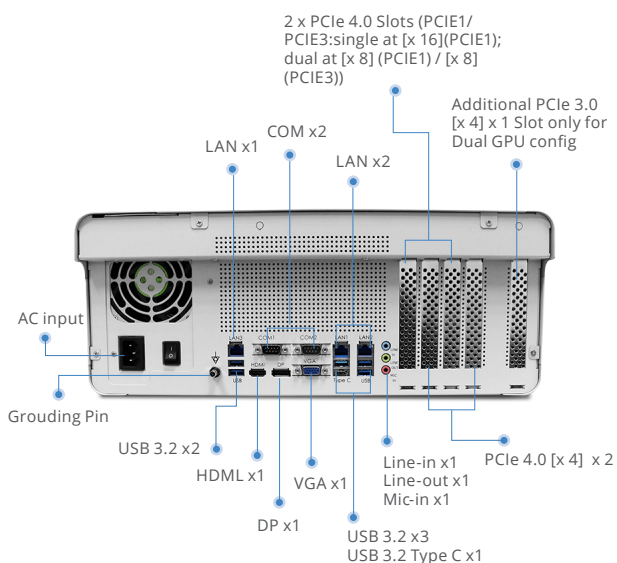

ACCEL-VM1000

Dual GPU card Medical AI Edge PC for Real time medical imaging application with intel i9-12900E processor

Features

- Intel® Core™ i9-12900E Processor 30M Cache, up to 5.00 GHz
- Support 4 x ECC DDR4 3200 288 pin Long-DIMM up to 128GB
- Optional 7" Front Screen with P-Cap Touch
- Support front dual USB 3.0
- Support GPIO and Remote Power Switch design for embedded use
- Support Dual Nvidia RTX A6000 cards and additional capture card installation
- Support 4 x PCIe Gen4 Slots for high end graphic card and capture card integration
- Support Medical Grade 1500W PSU for Dual GPU Card and 700W PSU for Single GPU card

I/O

USB	USB 3.2 Gen 2 Type A x 5, USB Gen 2 20G Type C x 1
Ethernet	GigaLAN x 1, 2.5G LAN x 2
Video Out	HDMI 2.0 x 1, DP 1.4 x 1, VGA
Audio	Line-in x 1, Mic-in x 1, Line-out x 1
Series Ports	RS232 x 2
Function I/O	Remote power switch x 1 (Optional) Grounding pin x 1
Power	AC input
Front I/O	USB 3.0 x 2, Power Button x 1
Expansion I/O	2 x PCIe Gen4 Slots (PCIe1/PCIe3:single at x16(PCIe1); dual at x8 (PCIe1) / x8 (PCIe3)) with x16 connector PCIe [x 4] x 2 M.2 2230 E Key x 1 M.2 2280 M Key [PCIe x 4] x 1

Dual GPU card Medical AI Edge PC for Real time medical imaging application with intel i9-12900E processor

Dimension / Unit: mm

Ordering Information

- ACCEL-VM1000-N1-A1-1010
Medical PC.i9-12900E.700W PSU, White
- ACCEL-VM1000-N1-A2-1010
Medical PC.i9-12900E.7" Panel.700W PSU.P-Cap, White
- ACCEL-VM1000-N1-A3-1010
Medical PC.i9-12900E.1500W PSU, White
- ACCEL-VM1000-N1-A4-1010
Medical PC.i9-12900E.7" Panel.1500W PSU.P-Cap , White
- ACCEL-VM1000-N2-A1-1010
Medical PC.i7-12700E.700W PSU, White
- ACCEL-VM1000-N2-A2-1010
Medical PC.i7-12700E.7" Panel.700W PSU.P-Cap, White
- ACCEL-VM1000-N2-A3-1010
Medical PC.i7-12700E.1500W PSU, White
- ACCEL-VM1000-N2-A4-1010
Medical PC.i7-12700E.7" Panel.1500W PSU.P-Cap, White